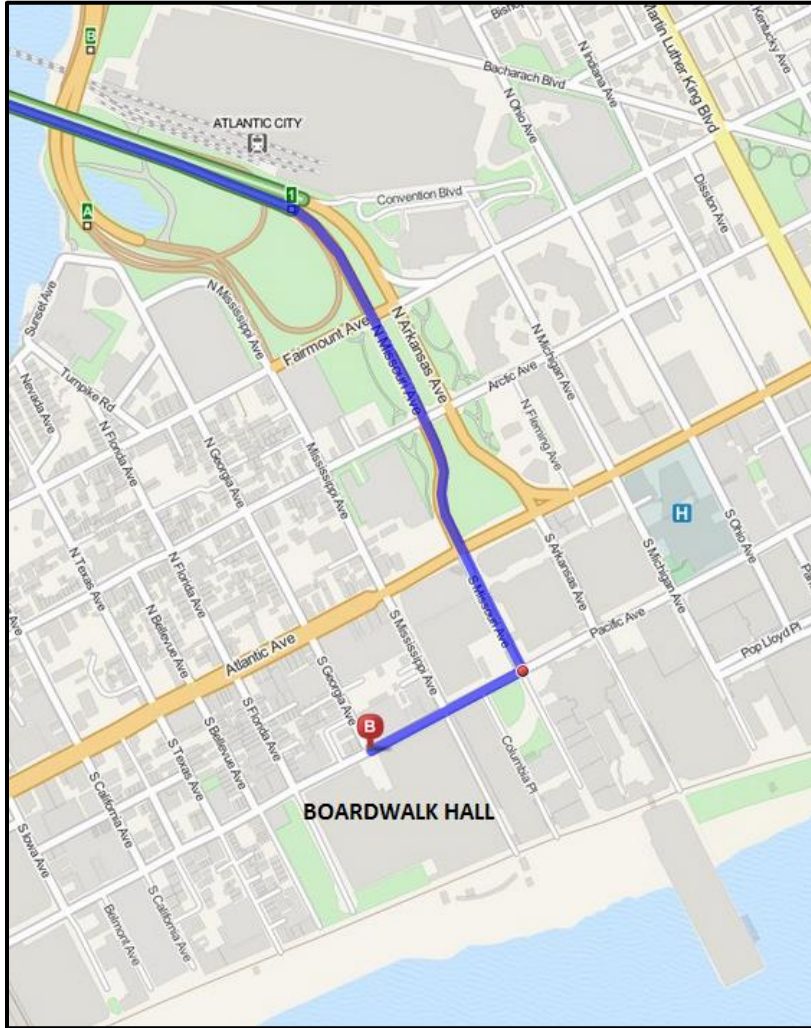

WEST HALL ARRIVAL INSTRUCTIONS

2301 BOARDWALK ATLANTIC CITY, NJ, 08401 – CORNER OF PACIFIC & GEORGIA AVE.

- FROM THE NORTH INTERSTATE HIGHWAYS CONNECT WITH THE GARDEN STATE PARKWAY SOUTH. TAKE EXIT 38 TO THE ATLANTIC CITY EXPRESSWAY.

- FROM THE SOUTH, 1-95 TO DELAWARE MEMORIAL BRIDGE TO ROUTE 40 EAST TO ROUTE 322 EAST, TO ATLANTIC CITY EXPRESSWAY.

- THE ATLANTIC CITY EXPRESSWAY TAKES YOU STRAIGHT INTO ATLANTIC CITY – MIDTOWN.

- WHEN ARRIVING, FOLLOW SIGNS FOR PACIFIC AVENUE ON THE FOOT OF THE EXPRESSWAY.

- TURN RIGHT ONTO PACIFIC AVENUE. BOARDWALK HALL IS LOCATED ON THE LEFT (JUST PASSED TRUMP PLAZA CASINO)

- TAKE A LEFT ON GEORGIA AVENUE AND TURN IMMEDIATELY RIGHT UP THE RAMP INTO UPPER WEST HALL.